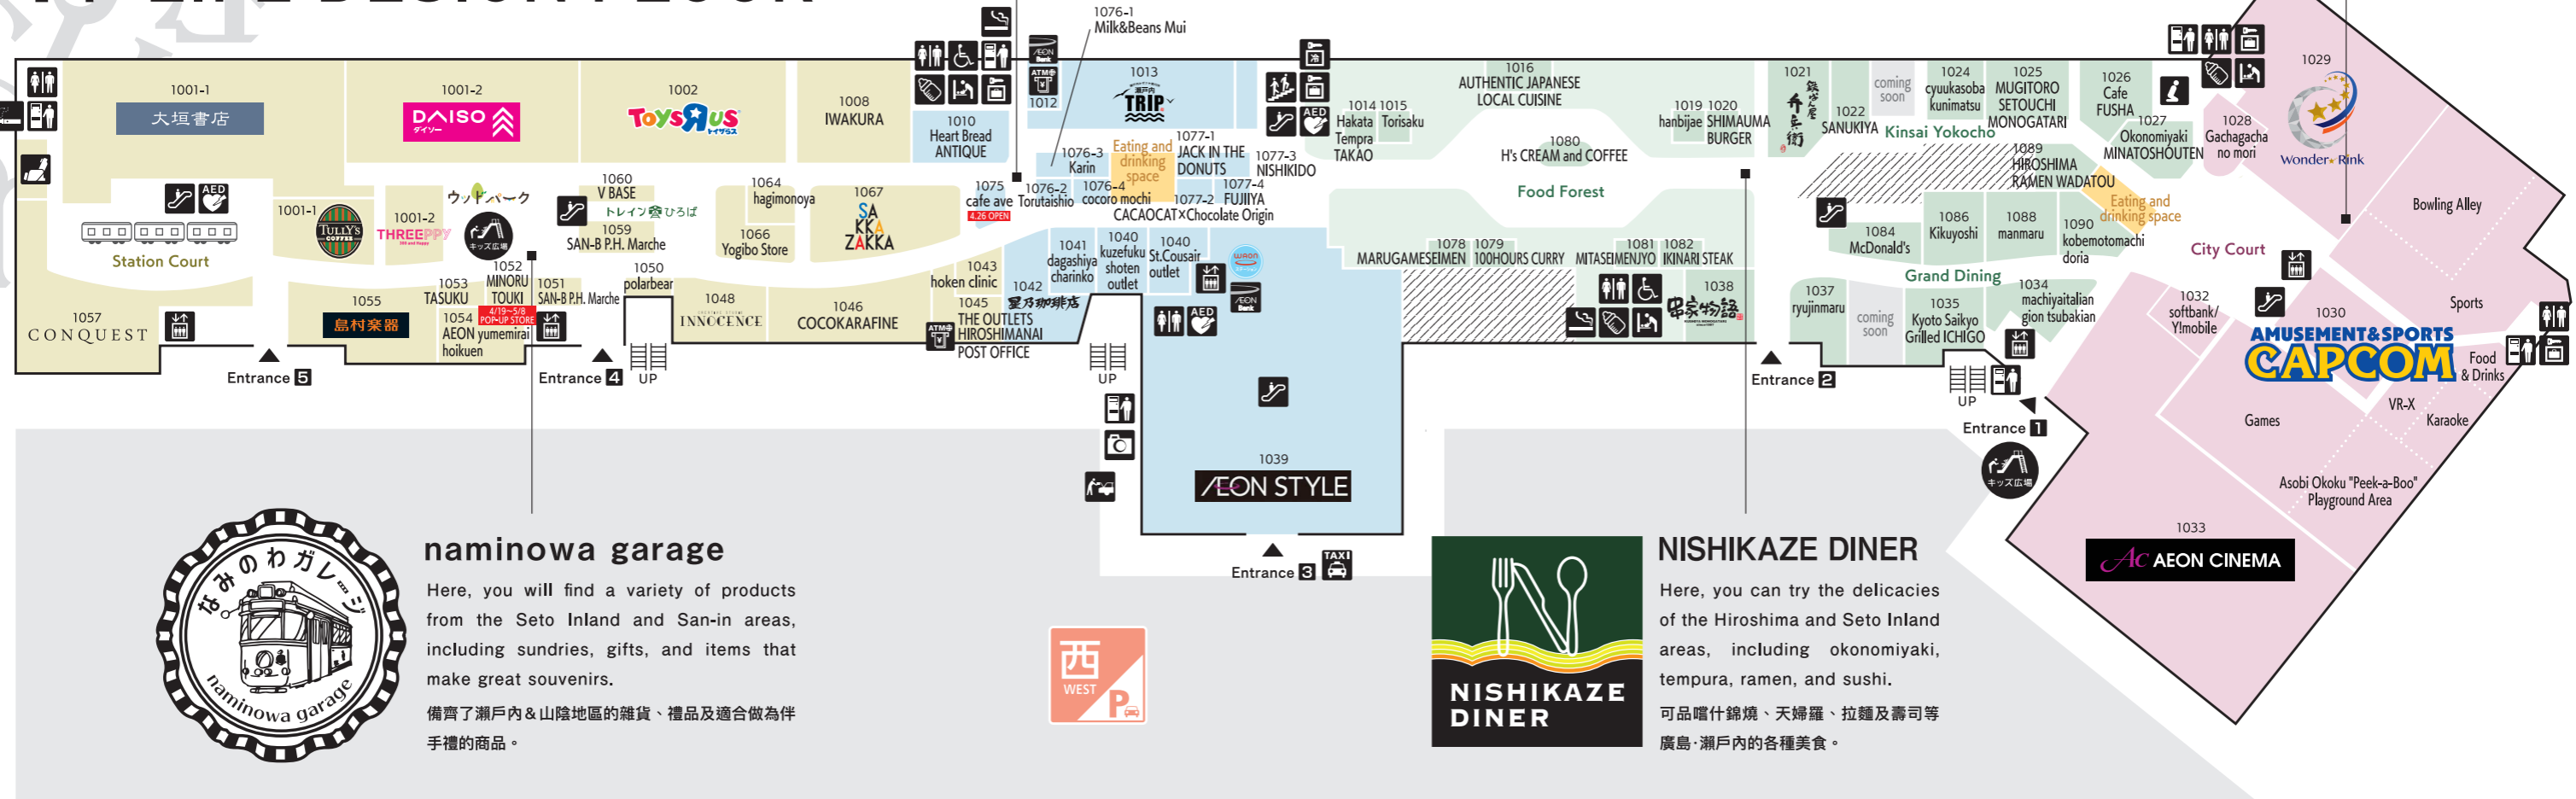

### HOSHIKAGE CITY

This is the largest entertainment zone in Hiroshima, boasting a movie theater, bowling alley, karaoke, and much more.

包含電影院、保齡球館、卡拉OK等等，是廣島最大型的巨大遊樂專區。

### naminowa garage

Here, you will find a variety of products from the Seto Inland and San-in areas, including sundries, gifts, and items that make great souvenirs.

備齊了瀬戶內及山陰地區的雜貨、禮品及適合做為伴手禮的商品。

<b>D</b> Damiano HOMME	I224I
Desigual	S I605I
DIESEL	S I105I
DOUBLE STANDARD CLOTHING	I104I
<b>E</b> earth music&ecology	I725I
EMODA	S I746I
<b>F</b> FLAVOR	I317I
Fukuske Outlet	S I319I
<b>G</b> Gap Outlet	S I410I
GOTCHA	I206I
graniph	I126I
GUNZE OUTLET	I730I
<b>H</b> HAKKA	I500I
<b>I</b> ikka	I733I
INED/ef-de	S I315I
<b>L</b> LACOSTE	S I201I
Levi's OUTLET	I428I
Lil. OFF-PRICE STORE	I748I