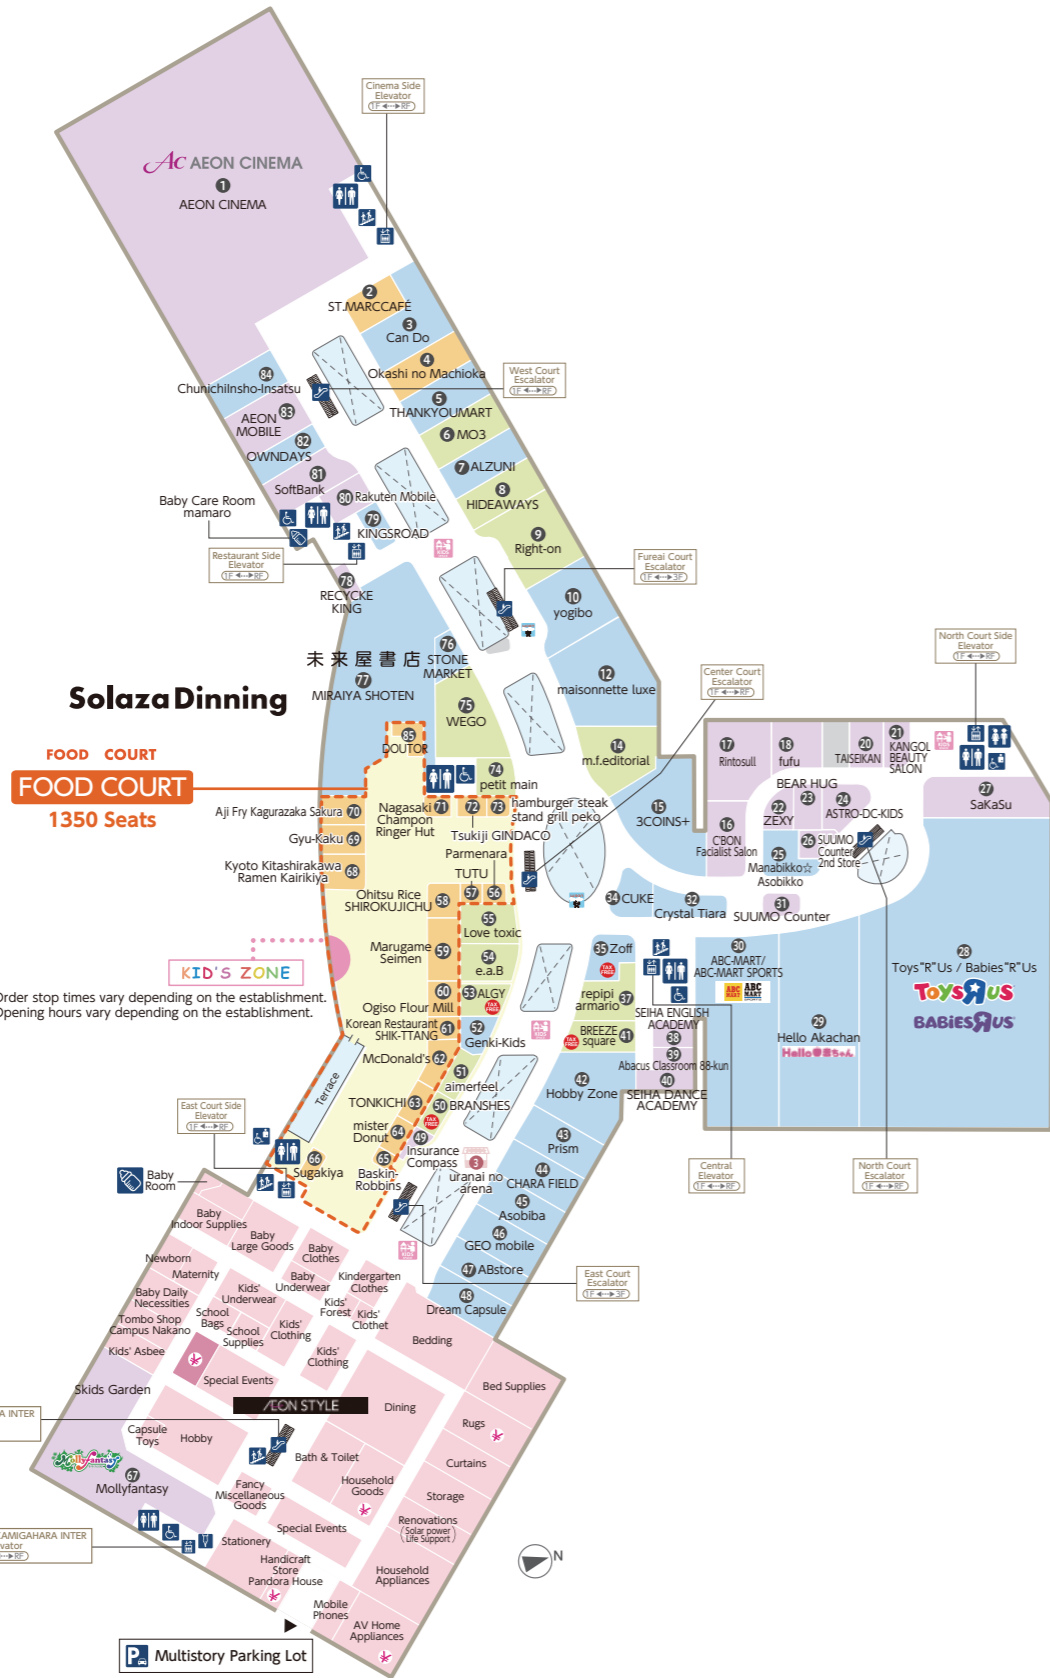

3F

- Fashion
- Goods
- Gourmet Dining & Food
- Services

AEON STYLE
KAKAMIGAHARA INTER
(General Supermarket)

SHOP LIST

FASHION Ladies' / Men's / Kid's

- MO3 Men's / Ladies' 8
- HIDEAWAYS Men's 男装/男装 8
- Right-on Jeans & Casual 牛仔褲&休閒裝/牛仔褲&休閒裝 9
- m.f.editorial Men's / Ladies' 男装/女装/男装 14
- repipi armario Teens' 青少年服裝/青少年服裝 37
- BREEZE square Kid's / Babies / Miscellaneous Goods 童裝·嬰兒裝·雜貨/童裝·嬰兒裝/童裝/童裝 41
- BRANSHES Kid's 童裝/童裝 50
- aimerfeel L'enfant 內衣/內衣 51
- ALGY Kid's 童裝/童裝 53
- e.a.B Kid's 童裝/童裝 54
- Love toxic Teens' 青少年服裝/青少年服裝 55
- petit main Kid's 童裝/童裝 74
- WEGO Men's / Ladies' 男装/男装/女装 75

GOODS Variety Goods / Interior

- Can Do 100 Yen Store 100日元店/100日圓店 3
- THANKYOU MART Ladies' / Variety Goods / Character Goods / Cosmetics / Accessories 雜貨·雜貨·禮品·雜貨·雜貨·雜貨 5
- ALZUNI Leather Products 皮革製品/皮革製品 7
- yogibo Beaded Sofa / Interior Goods 沙發床·室內裝飾用品/沙發床·室內裝飾用品 10
- maisonnette luxe Household Goods 家庭用品/家庭用品 12
- 3COINS+ Household Goods 家庭用品/家庭用品 15
- Manabikko☆Asobikko Educational Toys and Miscellaneous Goods 益智玩具&雜貨/益智玩具&雜貨 25
- Toys"R"Us / Babies"R"Us Toys / Baby Items 玩具·嬰兒用品/玩具·嬰兒用品 28
- Hello Akachan Baby / Maternity 嬰兒用品·孕裝/嬰兒用品·孕裝 29
- ABC-MART / ABC-MART SPORTS Shoes / Apparel 鞋·服裝/鞋·服裝 30
- Crystal Tiara Accessories / Miscellaneous Goods 飾品·雜貨/飾品·雜貨 32
- CUKE Jewelry 首飾/首飾 34
- Zoff Glasses / Sunglasses 眼鏡·太陽鏡/眼鏡·太陽鏡 35
- Hobby Zone Hobbies / Toys 愛好玩具·玩具/嗜好玩具·玩具 42

GOODS Variety Goods / Interior

- Prism Fancy Miscellaneous Goods 花俏雜貨/花俏雜貨 43
- CHARA FIELD Miscellaneous Character Goods 卡通形象雜貨/卡通形象雜貨 44
- Asobiba Trading Cards, Hobbies & Games Sale And Purchase 貼卡·遊戲卡/遊戲卡·貼卡·遊戲卡 45
- GEO mobile Used Smartphones / Games 二手智能手機·遊戲/二手智慧型手機·遊戲 46
- ABstore Miscellaneous Goods 雜貨/雜貨 47
- Dream Capsule Capsule Toys 扭蛋玩具/扭蛋玩具 48
- Genki-Kids Kids' Shoes 童鞋/童鞋 52
- STONE MARKET Accessories 飾品/飾品 76
- MIRAIYA SHOTEN Books 書店/書店 77
- KINGSROAD Silver Accessories 銀飾/銀飾 79
- OWNDAYS Glasses / Sunglasses 眼鏡·太陽鏡/眼鏡·太陽鏡 82
- Chunichi Insho-Insatsu Signature Stamps 簽名印章/簽名印章 84

GOURMET Gourmet Food

- ST.MARC CAFÉ Café 咖啡店/咖啡店 2
- Okashi no Machioka Sweets 甜點/甜點 4
- Parmenara Pasta / Pizza 意大利麵·披薩/義大利麵·披薩 56
- TUTU Crepe / Tapioca Drink 薄餅·木薯飲料/薄餅·木薯飲料 57
- Ohitsu Rice SHIROKUJICHI Japanese Food 日本料理/日本料理 58
- Marugame Seimen Udon Noodles 烏冬麵/烏冬麵 59
- Ogiso Flour Mill Soba Noodles 蕎麥麵/蕎麥麵 60
- Korean Restaurant SHIK-TTANG Korean Cuisine 韓國料理/韓國料理 61
- McDonald's Fast Food 快餐/快餐 62
- TONKICHI Cutlets / Rice Bowls 炸肉排·飯團/炸肉排·飯糰 63
- mister Donut Donuts 甜甜圈/甜甜圈 64
- Baskin-Robbins Ice Cream 冰淇淋/冰淇淋 65
- Sugakiya Ramen & Soft Cream 拉麵&霜淇淋/拉麵&霜淇淋 66
- Kyoto Kitashirakawa Ramen Kairikiya Ramen Noodles / Chinese Food 拉麵·中餐/拉麵·中餐 68
- Gyu-Kaku Grilled Short Ribs / Offal Set Meals 烤肉套餐/烤肉套餐 69

GOURMET Gourmet Food

- Aji Fry Kagurazaka Sakura Set Meal / Rice Bowls 套餐·飯團/套餐·飯糰 70
- Nagasaki Champion Ringer Hut Nagasaki Champion Noodles 長崎名產/長崎名產 71
- Tsukiji GINDACO Takoyaki 章魚燒/章魚燒 72
- hamburger steak stand grill peko hamburger steak 漢堡牛排/漢堡牛排 73
- DOUTOR Café 咖啡店/咖啡店 85

SERVICE Services